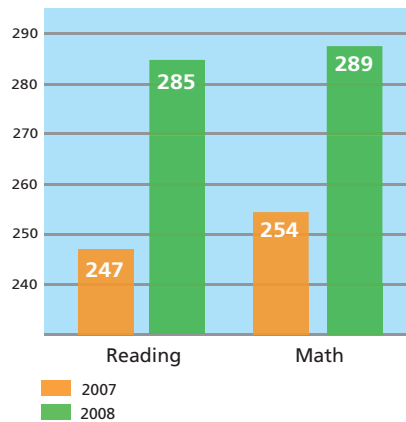

# Endeavour Magnet Elementary School, Brevard County, FL

A FAILING SCHOOL USES CLASSWORKS IN THEIR REORGANIZATION STRATEGY

Endeavour Magnet Elementary 3rd Grade  
FCAT Scores

“Classworks allows kids to work at their own personal level, regardless of whether that happens to be below or above grade level. It starts them where they need to be, and takes them where they can go. No matter what level they are, kids are challenged and empowered.”

– Debi Pringle  
Magnet School Coordinator, Endeavour Elementary School

**Challenge:** Endeavour Magnet Elementary School, located on the Space Coast near Kennedy Space Center in Brevard County, Florida, was given an “F” grade in 2001. Turning this school around and making a mark as an academic leader would require commitment from the school and community.